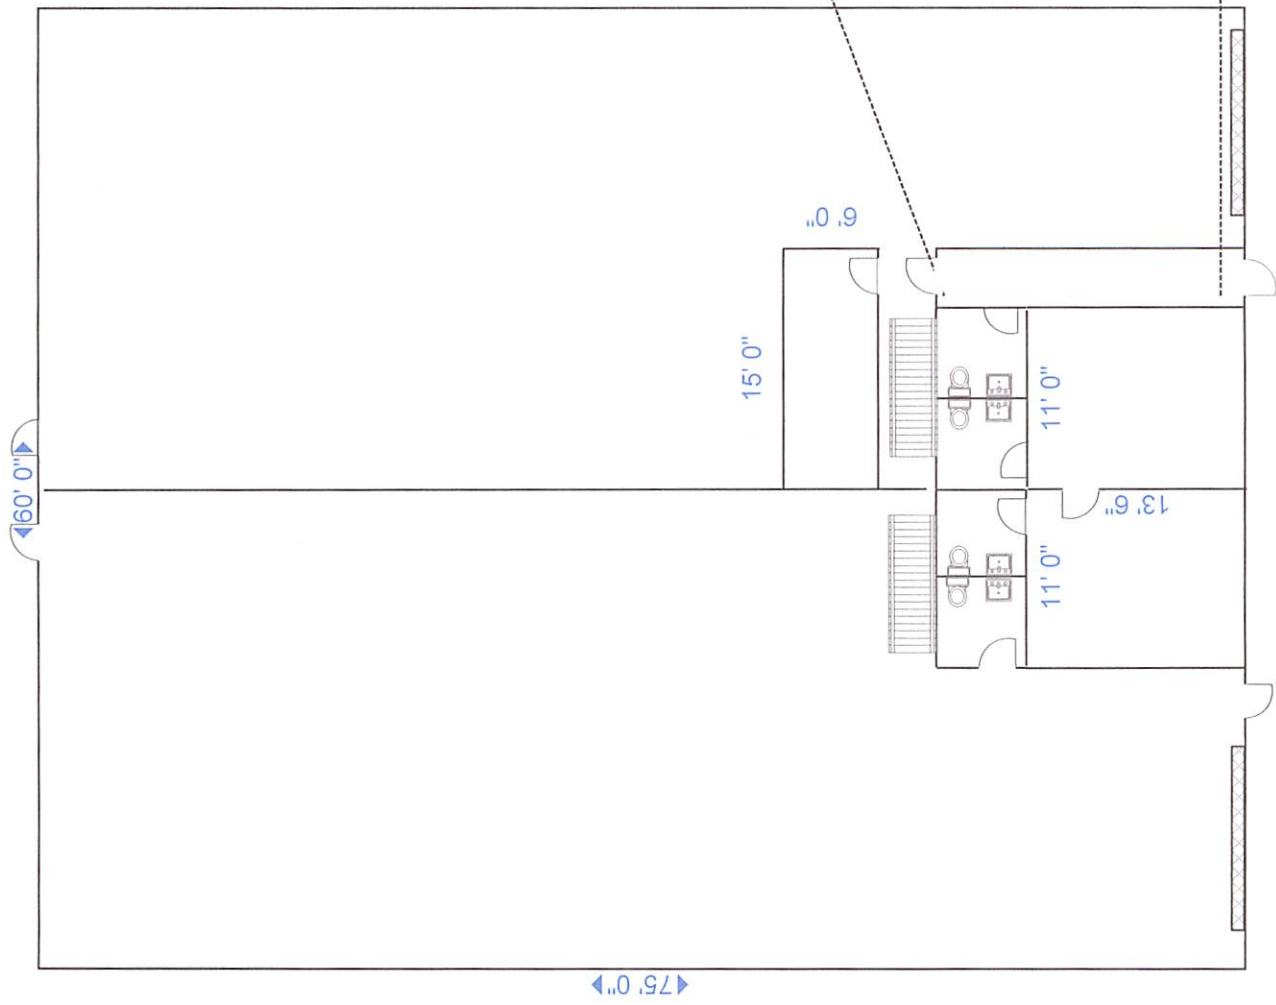

MOORE PROPERTIES

7414 W. 90th, Bridgeview, IL 60455
4,500 Square Feet

 = 12' x 14' Overhead Door

Scale: 1" = 12'

This drawing includes approximate measurements and configurations.