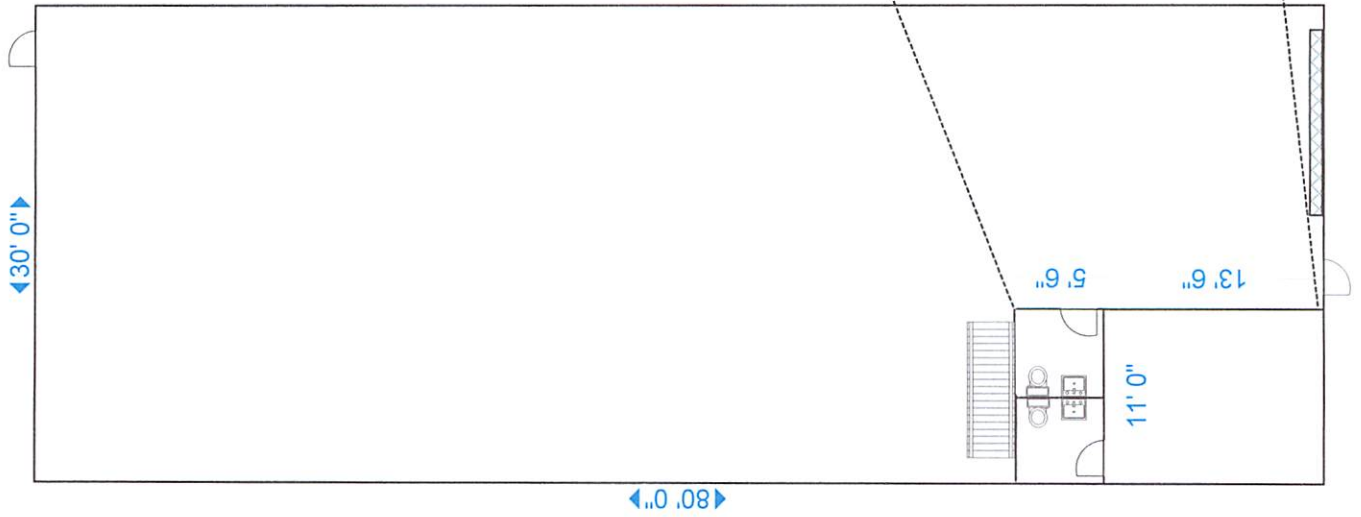

MOORE PROPERTIES

9010 S. Octavia Ave., Bridgeview, IL 60455
2,400 Square Feet

 = 12' x 14' Overhead Door

Scale: 1" = 12'