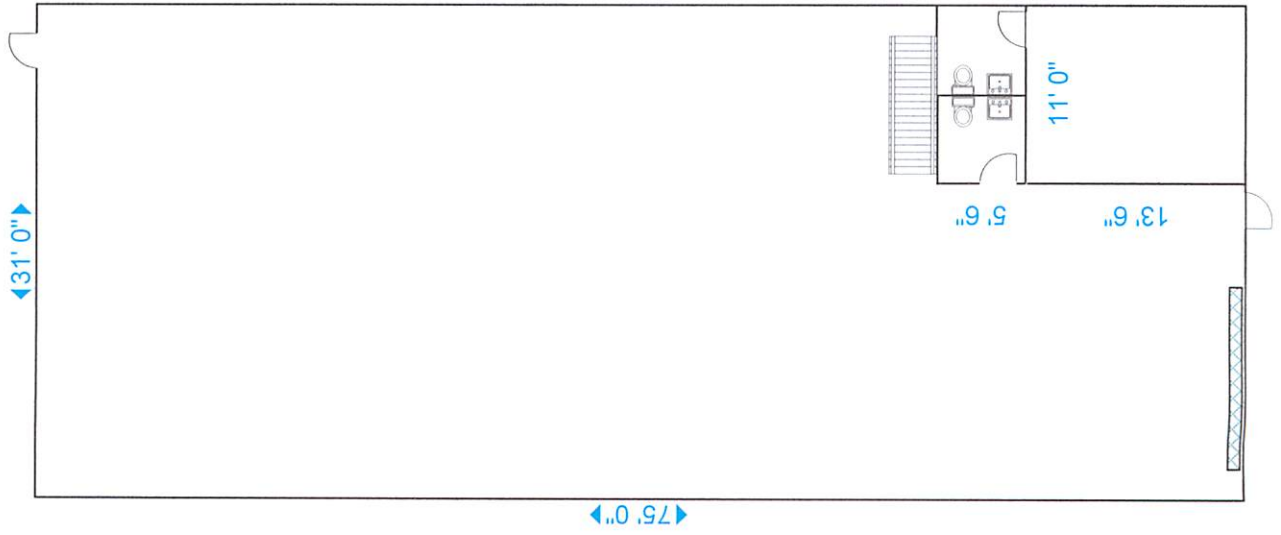

# MOORE PROPERTIES

9026 S. Odell Ave., Bridgeview, IL 60455  
2,234 Square Feet

 = 12' x 14' Overhead Door

Scale: 1" = 12'